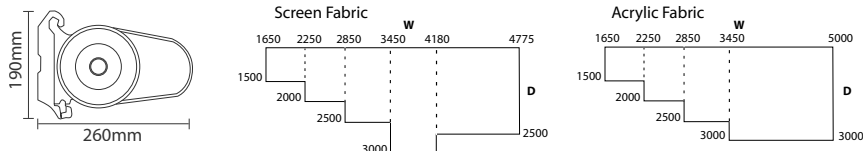

- Patios
- Decks
- Courtyards
- Terraces
- Areas that experience low clearances

HEADBOX & SIZES

Pitch of sunshade is adjustable between 1 and 180 degrees. Slimline full-cassette powdercoated extruded aluminium box unobtrusively protects and prolongs the life of the system.

DAKOTA VARIATIONS

- **Dakota Plus Delite** - This heavy duty Dakota is designed to cover an area of 28 square meters and elegantly incorporates spot lights in the frontbar to extend the use of the versatile sunshade into the evenings. The slimline dimension of the headbox is d 285 x h 210; max width 7000 mm extensions available 3000, 3500 and 4000mm.