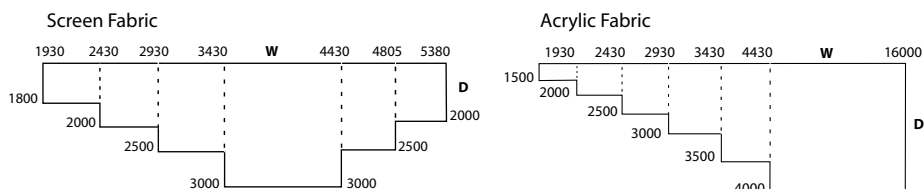

- Patios
- Decks
- Courtyards
- Terraces
- Balconies

HEADBOX & SIZES

Extensions of 4000mm is not available in windy conditions
Pitch of sunshade is adjustable between 0 and 45 degrees
Slimline semi-cassette powdercoated extruded aluminium box unobtrusively protects and prolongs the life of the system.