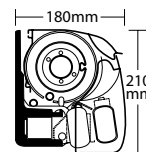

- Patios
- Decks
- Courtyards
- Terraces
- Balconies

HEADBOX & SIZES

Extensions of 4000mm is not available in windy conditions
Pitch of sunshade is adjustable between 0 and 45 degrees
Slimline semi-cassette powdercoated extruded aluminium box unobtrusively protects and prolongs the life of the system.