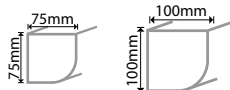

- Windows
- Doors
- Commercial & Residential Buildings

HEADBOX & SIZES

Slimline powdercoated headbox unobtrusively protects and prolongs the life of the system:

- Box 75mm – up to a width of 3000mm
- Box 100mm – up to a width of 6000mm
- Roller tube size 40, 50, 63, 78 or 85mm