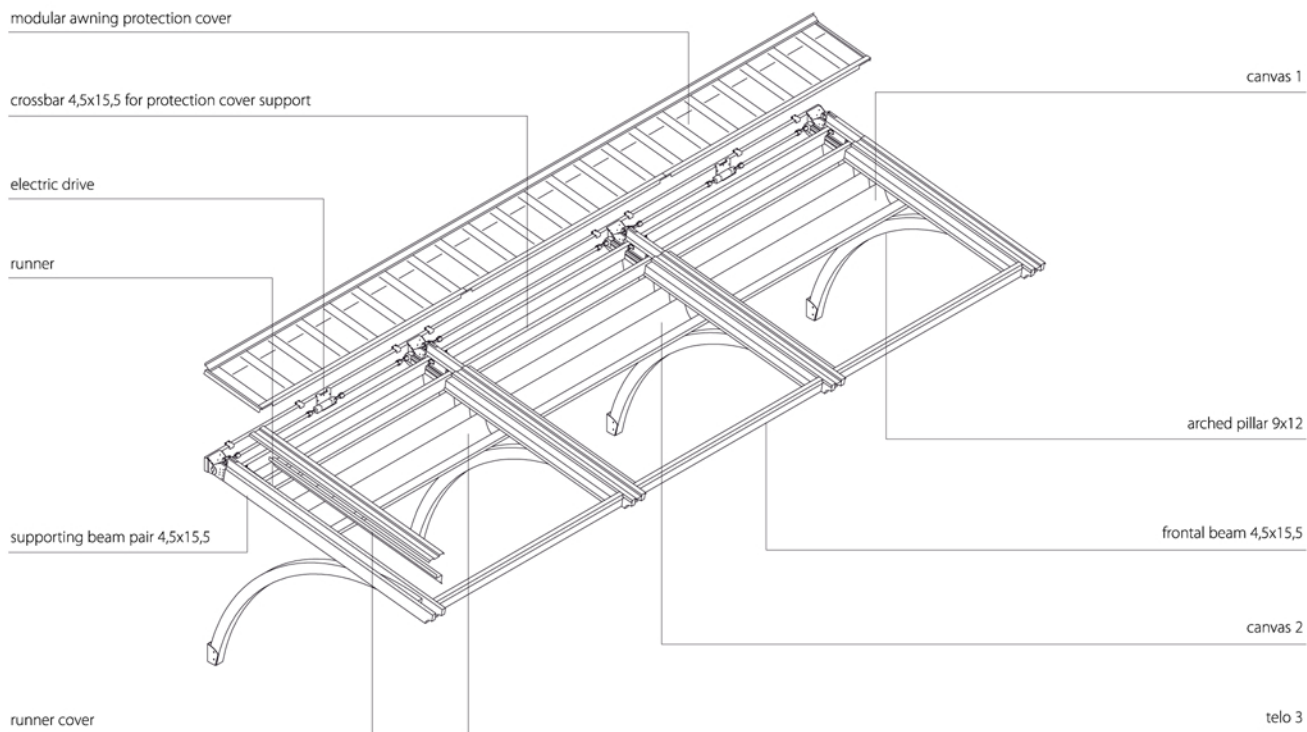

Key Features

- The structure made in Scandinavian timber is autoclave treated and supplied, including arms, shoulders, runners and posts;
- Needs to be installed to a supporting wall;
- The PVC fabric is durable and waterproof with a minimum of maintenance;
- Designed to resist strong winds (up to 50 km/h);
- Motorised operation and remote control;
- 5 years quality guarantee.

Never worry about the season again

SHADEFORM
SAILSHADES & ARCHITECTURAL RIGGING

ARCO

PERGOTENDA ON A LAMINATED ARCHED FRAME

ARCO 4 RUNNERS

ARCH ANCHORS

Z = Anchorage encumbrance chart

PROJECTION cm	Z min	Z max
175	188	212
200	164	212
225	152	209
250	152	201
275	152	191

IMPORTANT:
the projection is determined by the available anchorage height.
The arched beam can't be cut to size.