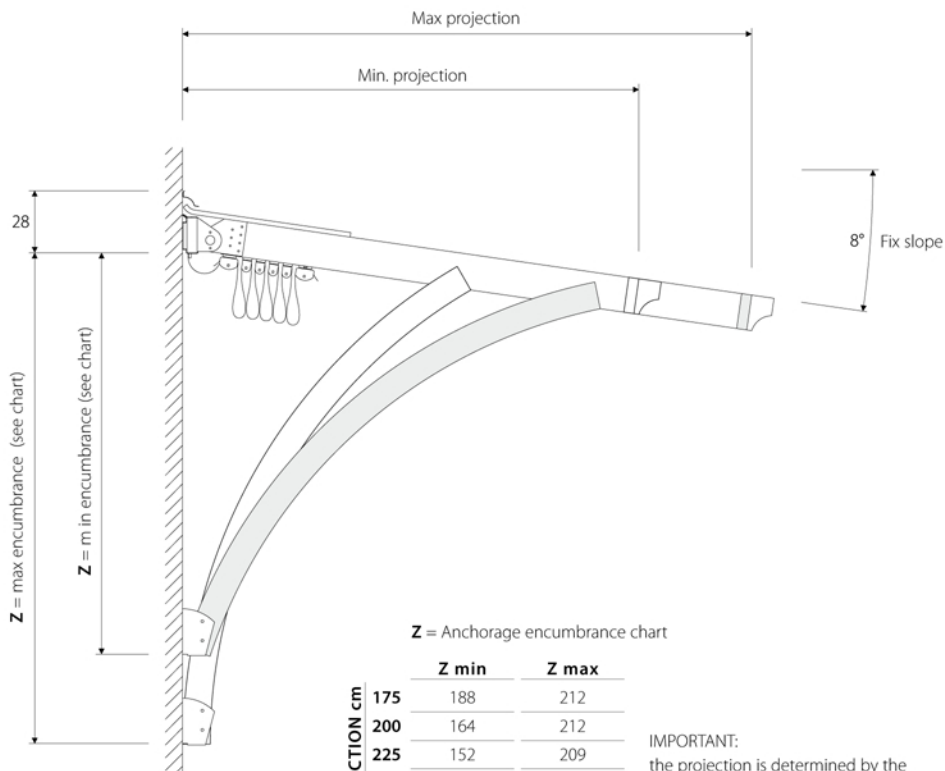

Never worry about the season again

SHADEFORM
SAILSHADES & ARCHITECTURAL RIGGING

ARCO

PERGOTENDA ON A LAMINATED ARCHED FRAME

ARCO 4 RUNNERS

ARCH ANCHORS

Z = Anchorage encumbrance chart

PROJECTION cm	Z min	Z max
175	188	212
200	164	212
225	152	209
250	152	201
275	152	191

IMPORTANT:
the projection is determined by the available anchorage height.
The arched beam can't be cut to size.