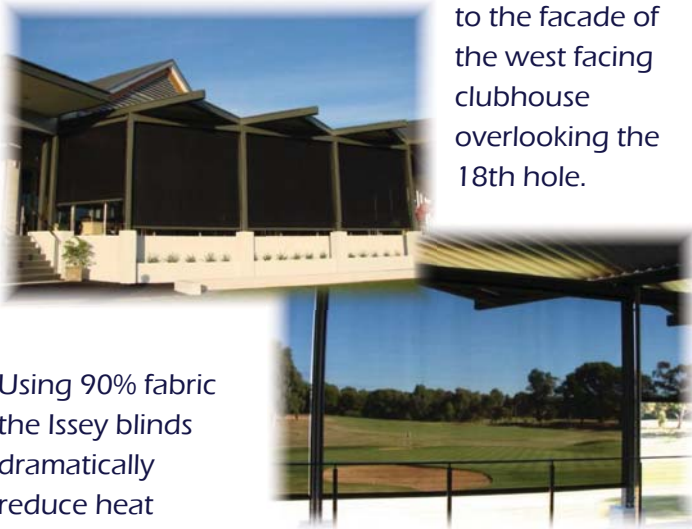

KOORYONGA GOLF CLUB

As part of a major upgrade to the Kooyonga Golf Club, Shadeform have installed Issey Vertirolls and Internal Blinds to the facade of the west facing clubhouse overlooking the 18th hole.

Using 90% fabric the Issey blinds dramatically reduce heat loading and glare in the clubhouse whilst maintaining views over the course.

PREMIERS CAR PARK STRUCTURE

The Shadeform team have just completed a contemporary, cantilevered Waterproof PVC structure to provide all weather coverage to corporate government vehicles.