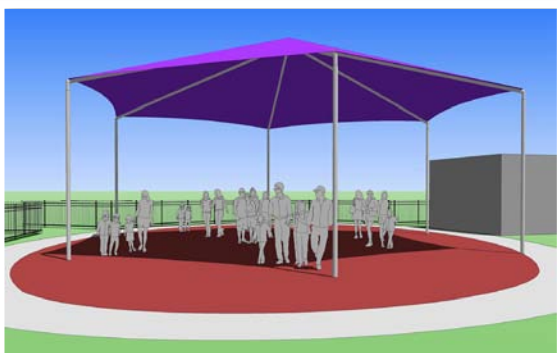

Conceptual Designs